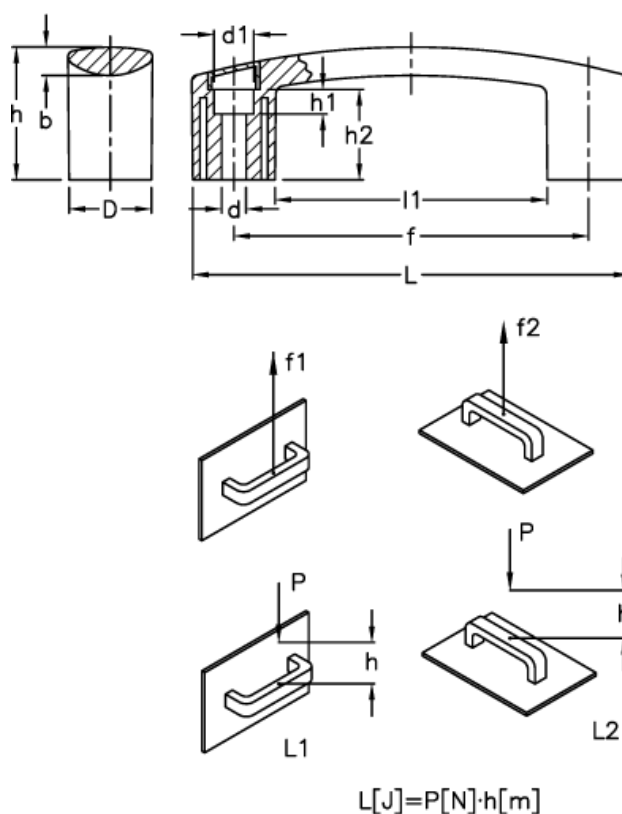

# Data Sheet

Article number: 23052603110  
Description: E+G Bridge handle  
EBP.180-8-C0 No cap

## Measures

|        |            |        |         |
|--------|------------|--------|---------|
| b      | = 9.5      | h1     | = 14.0  |
| d      | = 8.5      | h2     | = 32.0  |
| D      | = 28.0     | L      | = 178.0 |
| d1     | = 13.5     | l1     | = 122.0 |
| f      | = 150 +/-1 | L1 (J) | = 12    |
| F1 (N) | = 2700     | L2 (J) | = 5     |
| F2 (N) | = 1500     |        |         |
| h      | = 45       |        |         |